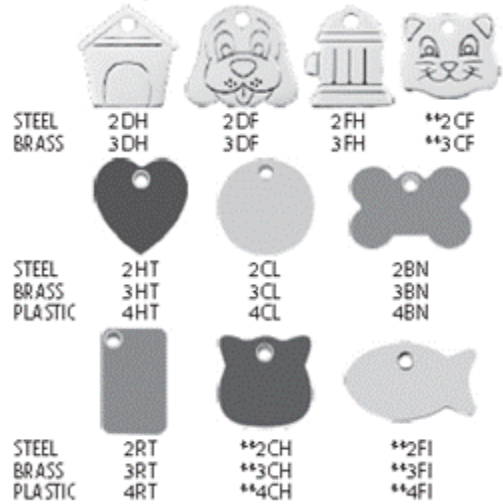

STYLE 2 - Plastic, Steel & Brass
 These styles are available in colored plastic, flat stainless steel or flat brass. Colored plastic options are: black, purple, dark blue, light blue, green, yellow, orange, red, pink and brown.

STYLE 3
 These styles are available in the color listed below the tag.

**STYLE ONLY AVAILABLE IN SMALL

STYLE 1 - Enamel
 These styles are available in black, purple, dark blue, light blue, green, yellow, orange, red, pink & brown.

STYLE 3
 These styles are available in the color listed below the tag.

**STYLE ONLY AVAILABLE IN SMALL