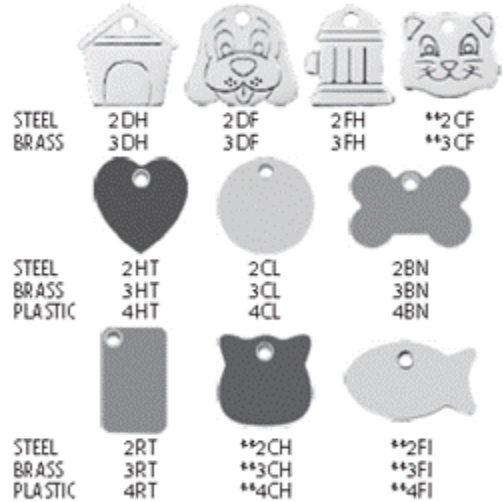

STYLE 1 - Enamel
 These styles are available in black, purple, dark blue, light blue, green, yellow, orange, red, pink & brown.

STYLE 2 - Plastic, Steel & Brass
 These styles are available in colored plastic, flat stainless steel or flat brass. Colored plastic options are: black, purple, dark blue, light blue, green, yellow, orange, red, pink and brown.

STYLE 3
 These styles are available in the color listed below the tag.

**STYLE ONLY AVAILABLE IN SMALL

STYLE 1 - Enamel
 These styles are available in black, purple, dark blue, light blue, green, yellow, orange, red, pink & brown.

STYLE 2 - Plastic, Steel & Brass
 These styles are available in colored plastic, flat stainless steel or flat brass. Colored plastic options are: black, purple, dark blue, light blue, green, yellow, orange, red, pink and brown.