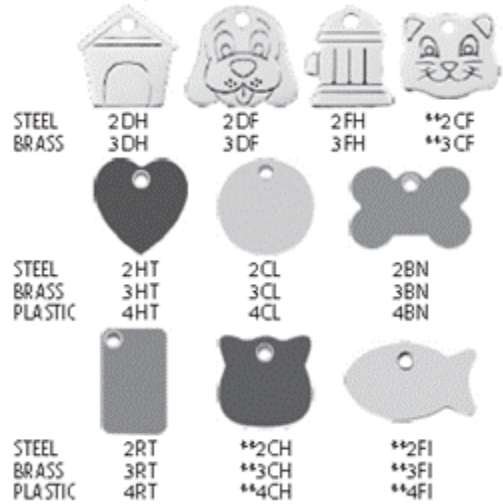

STYLE 1 - Enamel
 These styles are available in black, purple, dark blue, light blue, green, yellow, orange, red, pink & brown.

STYLE 2 - Plastic, Steel & Brass
 These styles are available in colored plastic, flat stainless steel or flat brass. Colored plastic options are: black, purple, dark blue, light blue, green, yellow, orange, red, pink and brown.

STYLE 3
 These styles are available in the color listed below the tag.

**STYLE ONLY AVAILABLE IN SMALL

STYLE 1 - Enamel
 These styles are available in black, purple, dark blue, light blue, green, yellow, orange, red, pink & brown.

STYLE 2 - Plastic, Steel & Brass
 These styles are available in colored plastic, flat stainless steel or flat brass. Colored plastic options are: black, purple, dark blue, light blue, green, yellow, orange, red, pink and brown.