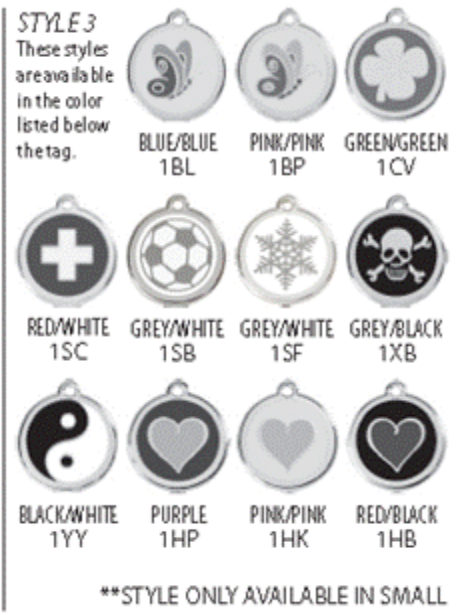

STYLE 1 - Enamel
 These styles are available in black, purple, dark blue, light blue, green, yellow, orange, red, pink & brown.

STYLE 2 - Plastic, Steel & Brass
 These styles are available in colored plastic, flat stainless steel or flat brass. Colored plastic options are: black, purple, dark blue, light blue, green, yellow, orange, red, pink and brown.

STYLE 3
 These styles are available in the color listed below the tag.

**STYLE ONLY AVAILABLE IN SMALL

STYLE 1 - Enamel
 These styles are available in black, purple, dark blue, light blue, green, yellow, orange, red, pink & brown.

STYLE 2 - Plastic, Steel & Brass
 These styles are available in colored plastic, flat stainless steel or flat brass. Colored plastic options are: black, purple, dark blue, light blue, green, yellow, orange, red, pink and brown.