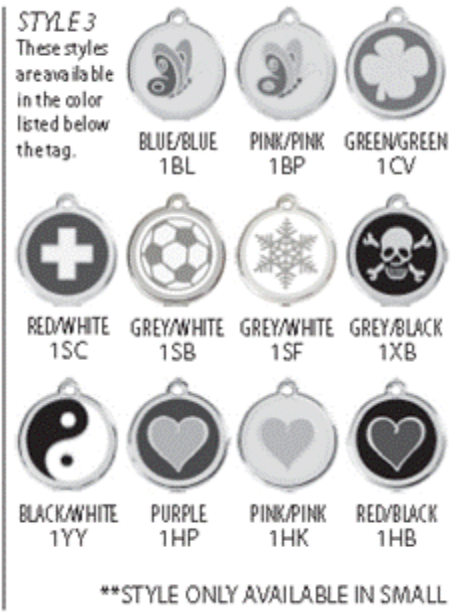

STYLE 1 - Enamel
 These styles are available in black, purple, dark blue, light blue, green, yellow, orange, red, pink & brown.

STYLE 2 - Plastic, Steel & Brass
 These styles are available in colored plastic, flat stainless steel or flat brass. Colored plastic options are: black, purple, dark blue, light blue, green, yellow, orange, red, pink and brown.

STYLE 3
 These styles are available in the color listed below the tag.

**STYLE ONLY AVAILABLE IN SMALL

STYLE 1 - Enamel
 These styles are available in black, purple, dark blue, light blue, green, yellow, orange, red, pink & brown.

STYLE 2 - Plastic, Steel & Brass
 These styles are available in colored plastic, flat stainless steel or flat brass. Colored plastic options are: black, purple, dark blue, light blue, green, yellow, orange, red, pink and brown.