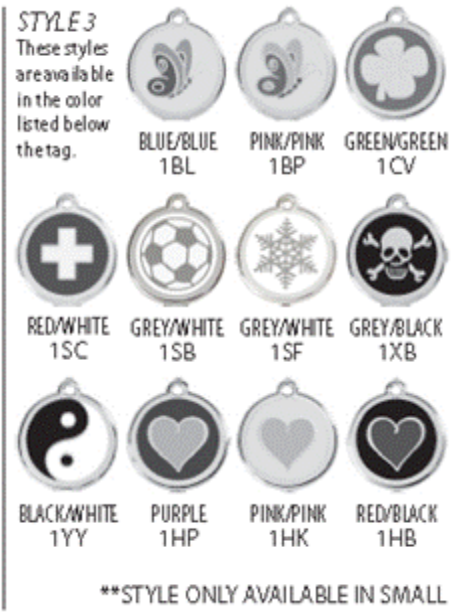

**STYLE ONLY AVAILABLE IN SMALL