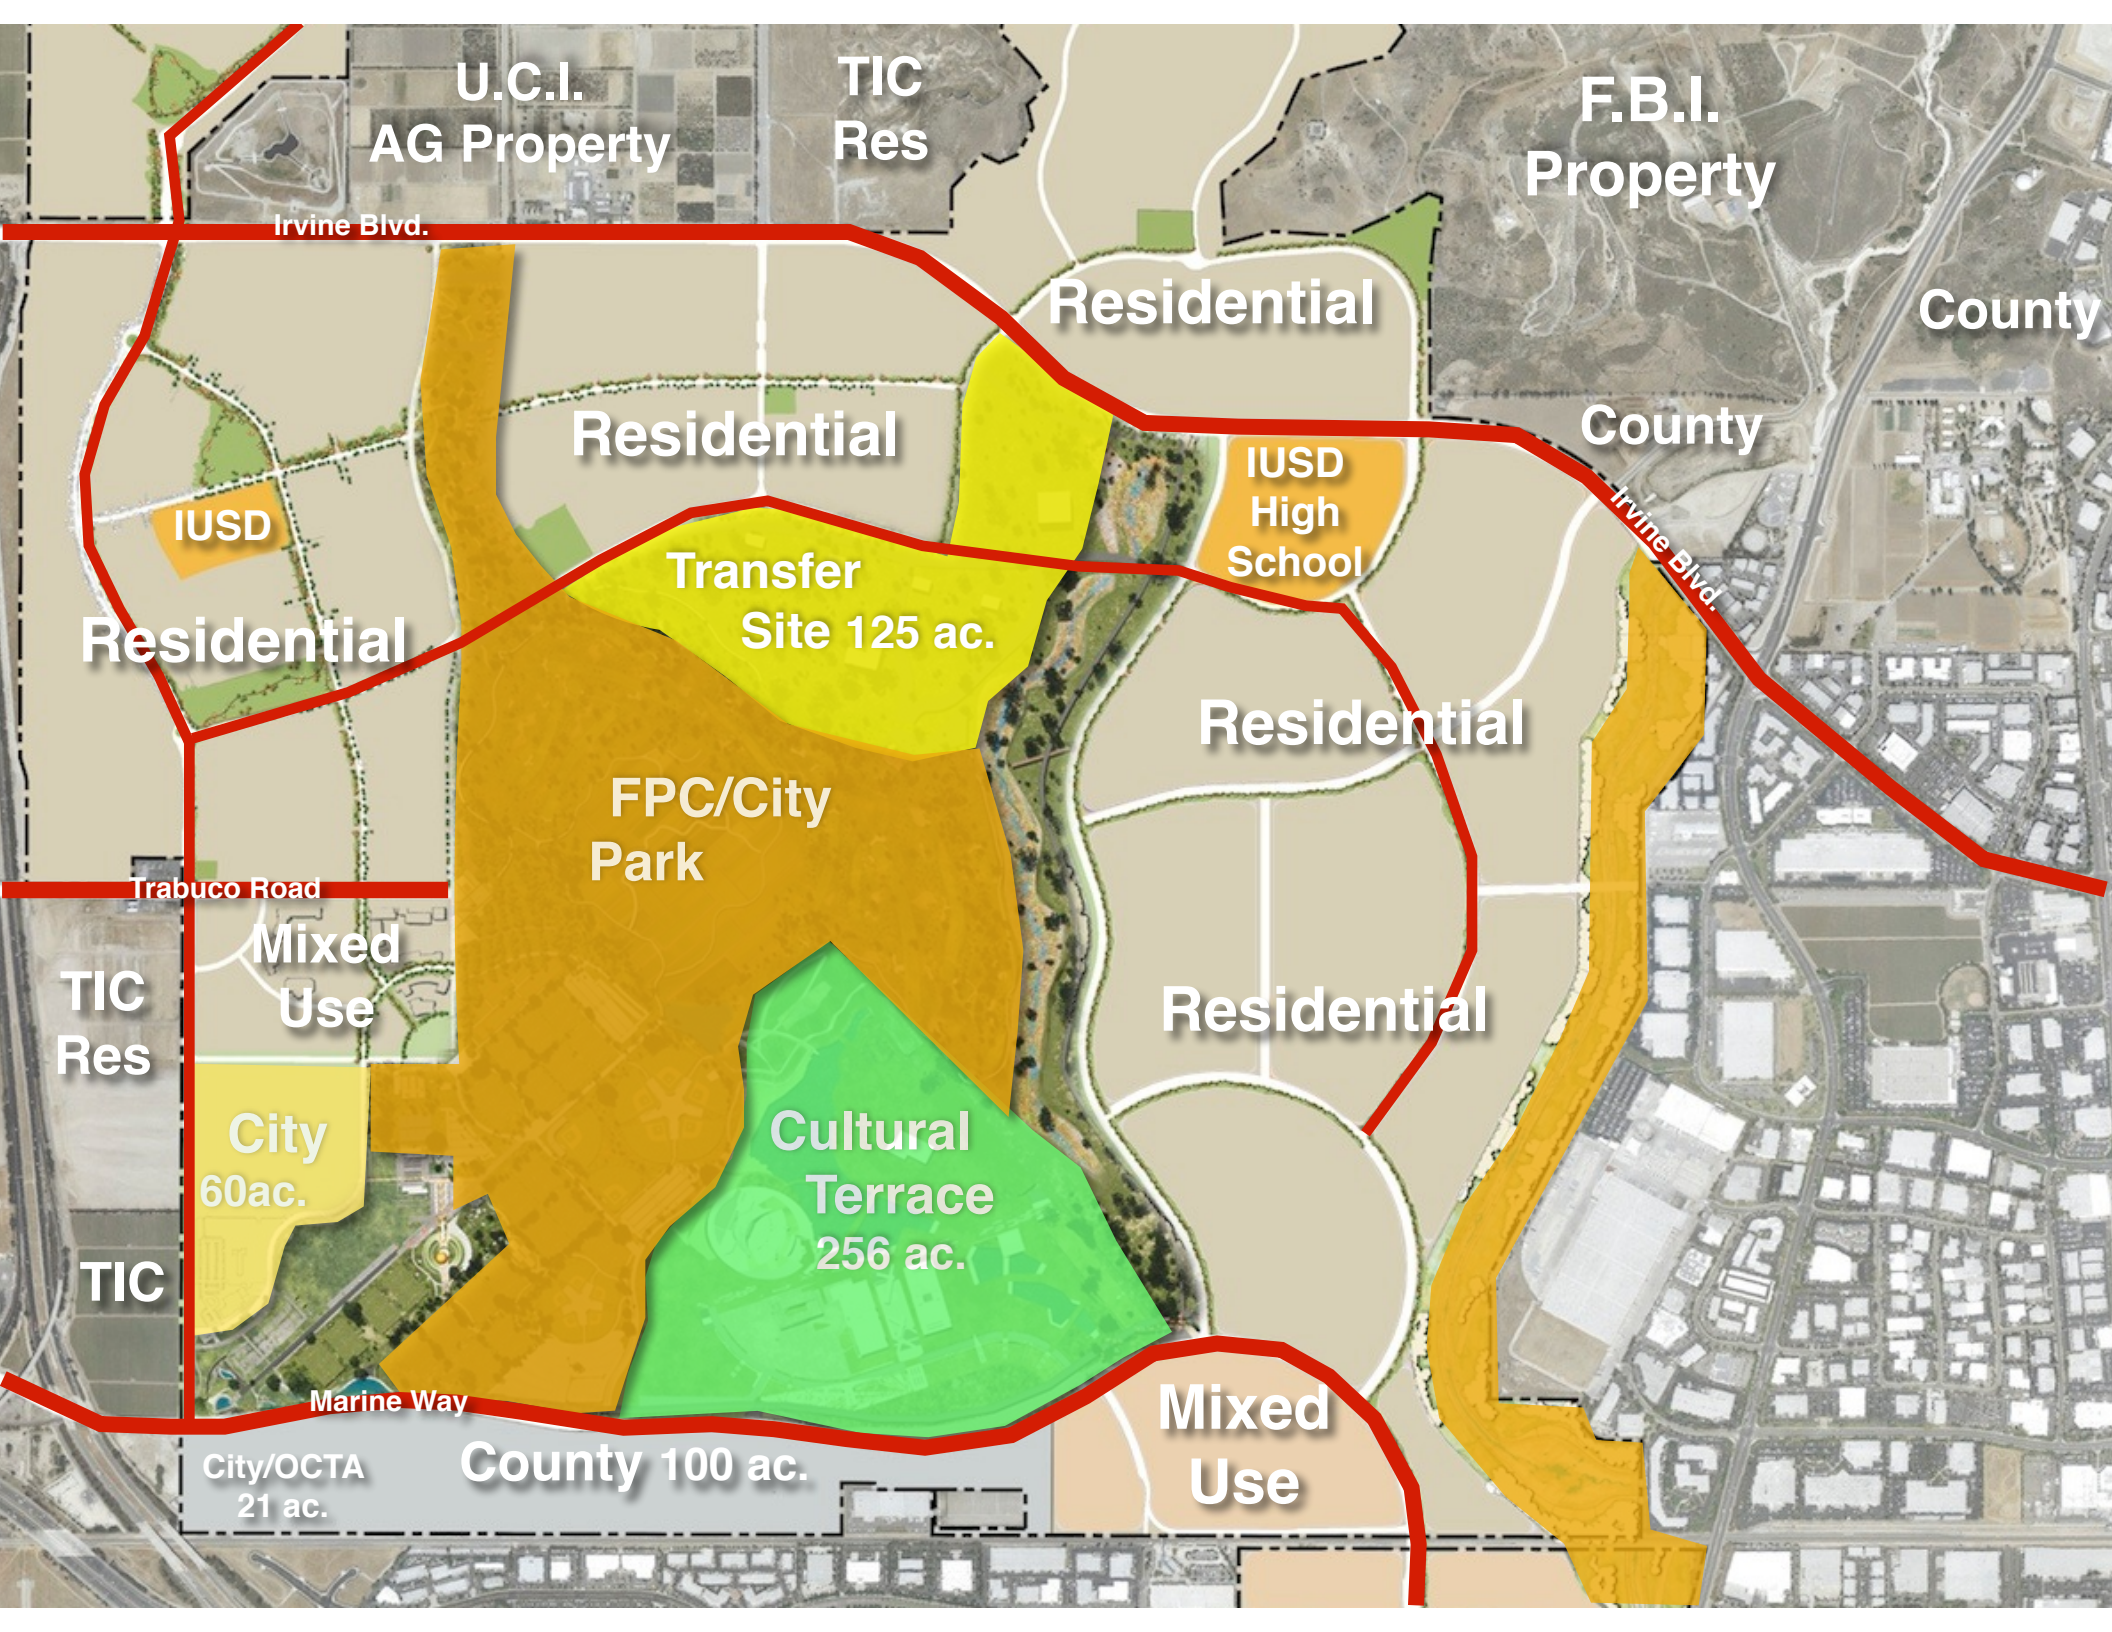

5

Data LDEO, Columbia, NSF, NOAA  
© 2013 Google

Data SIO, NOAA, U.S. Navy, NGA, GEBCO

Google earth

**Orange County  
State Veterans Cemetery  
Committee**

*City of Irvine*

U.C.I.  
AG Property

TIC  
Res