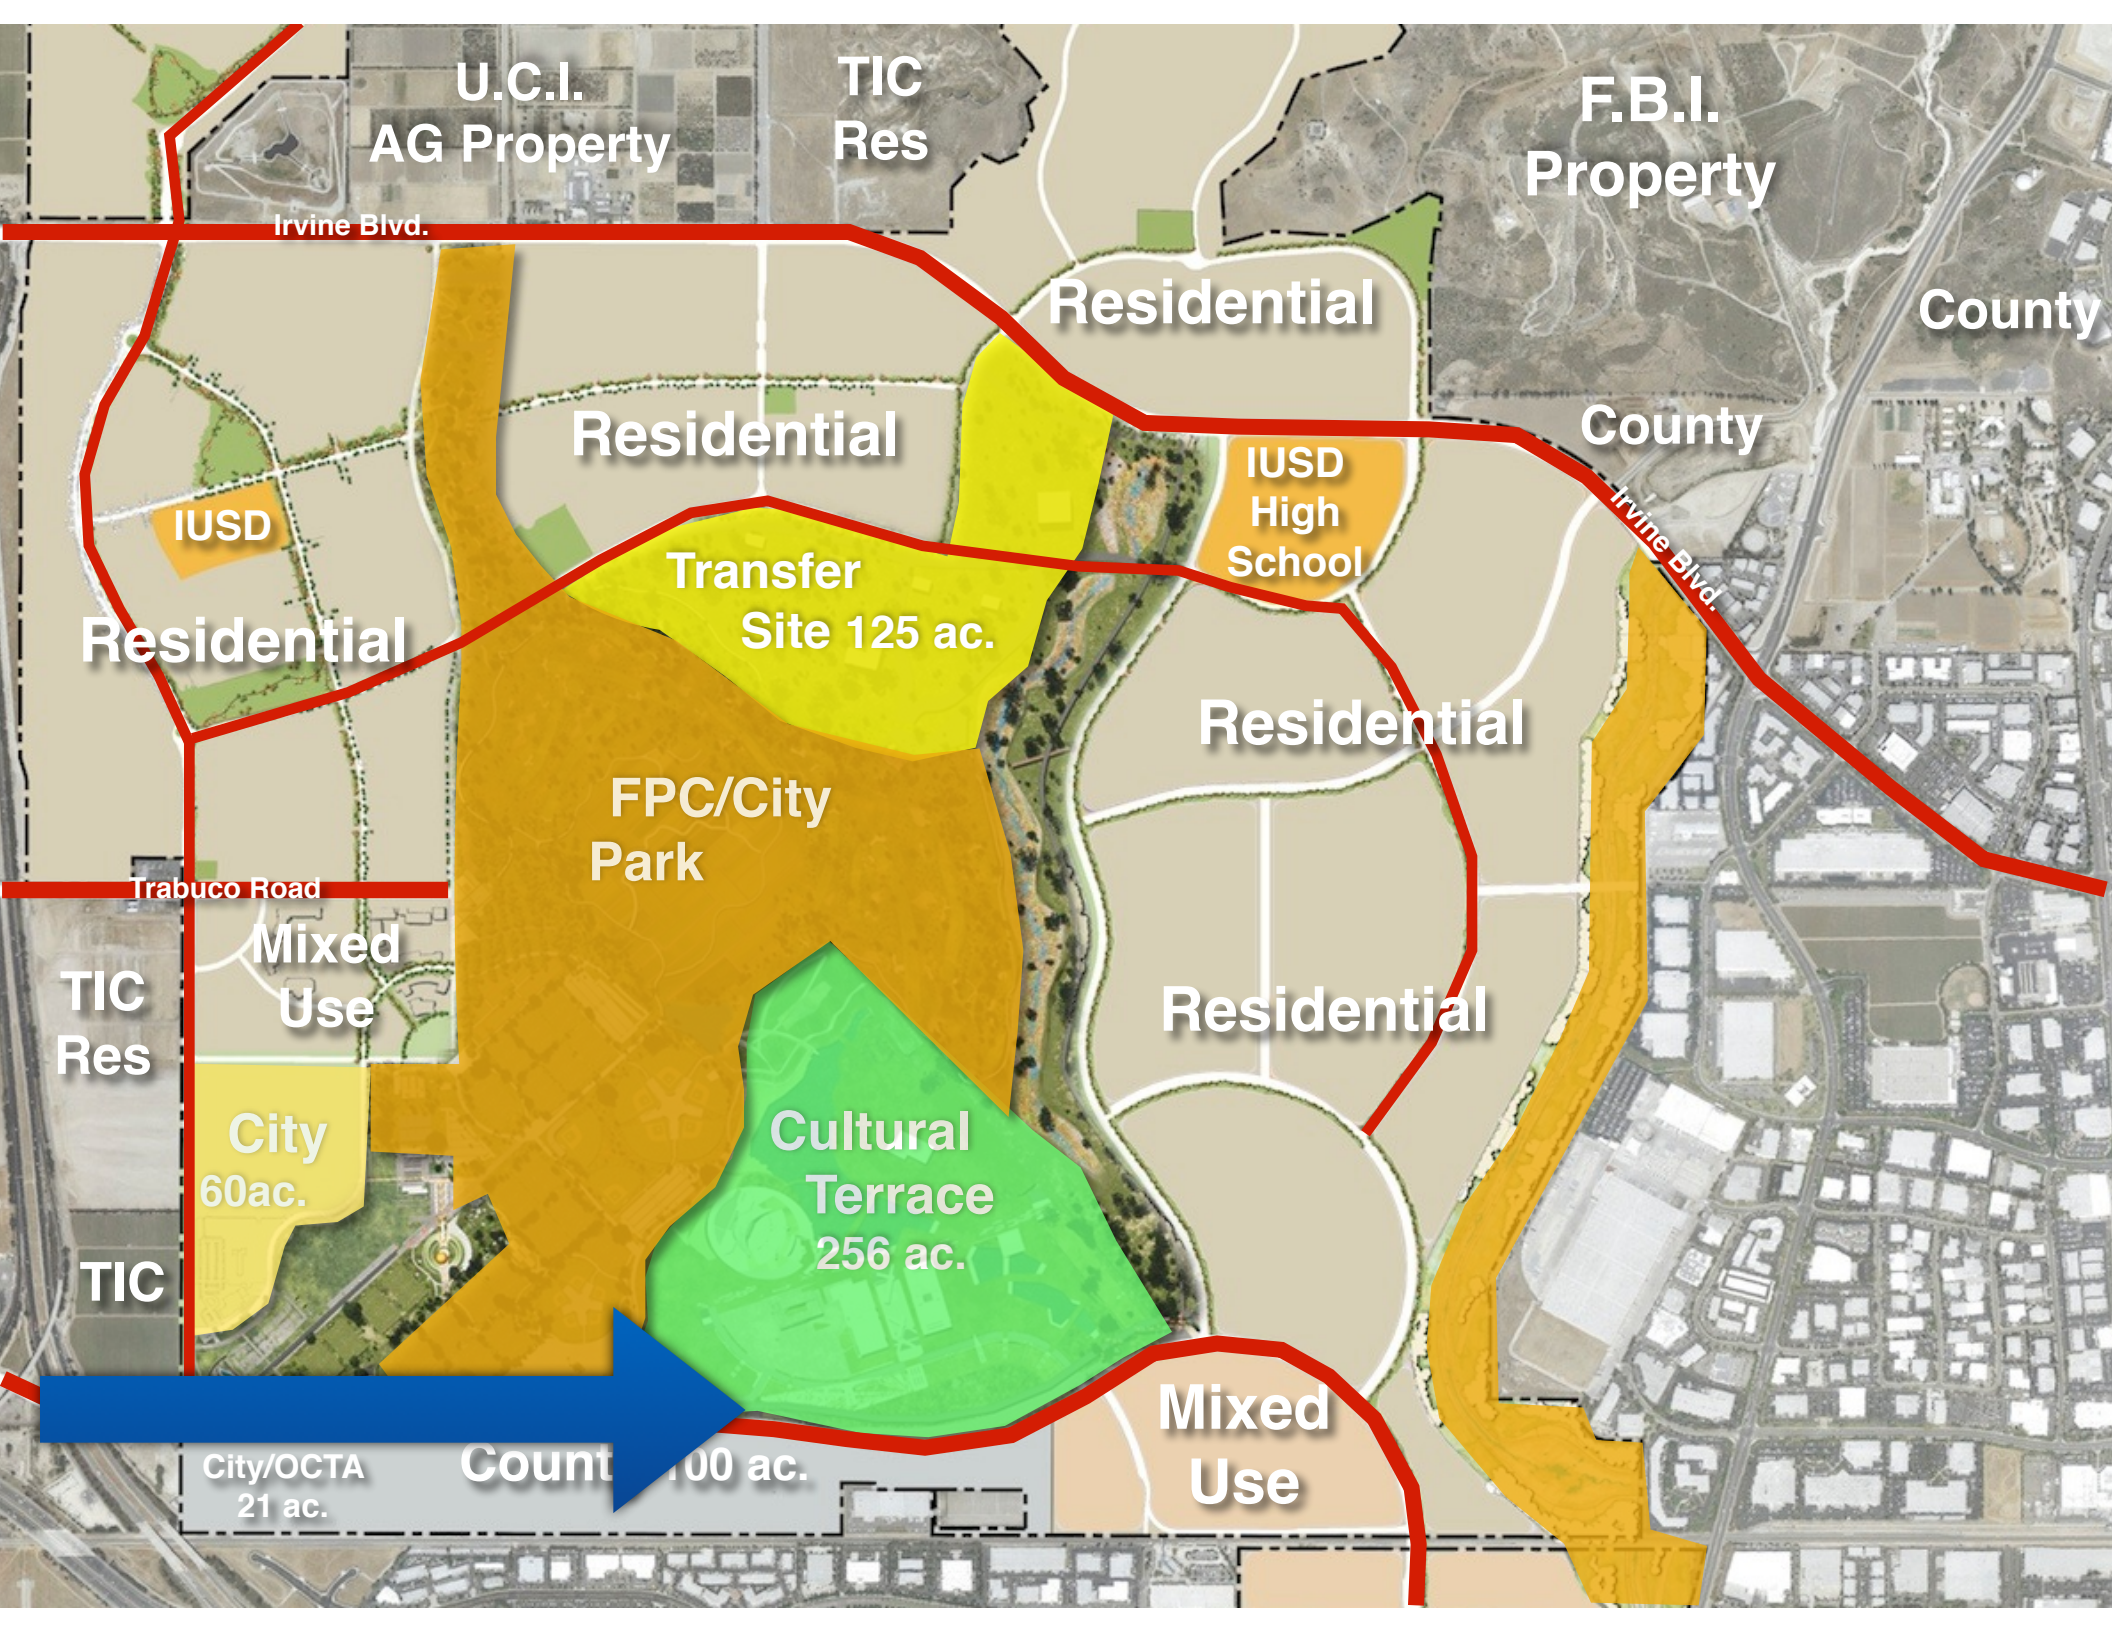

U.C.I.
AG Property

TIC
Res

F.B.I.
Property

County

Irvine Blvd.

Residential

County

Residential

IUSD

IUSD
High
School

Transfer
Site 125 ac.

Residential

Residential

Irvine Blvd.

FPC/City
Park

Residential

Trabuco Road

Mixed
Use

TIC
Res

City
60ac.

Cultural
Terrace
256 ac.

TIC

Mixed
Use

City/OCTA
21 ac.

Count 100 ac.