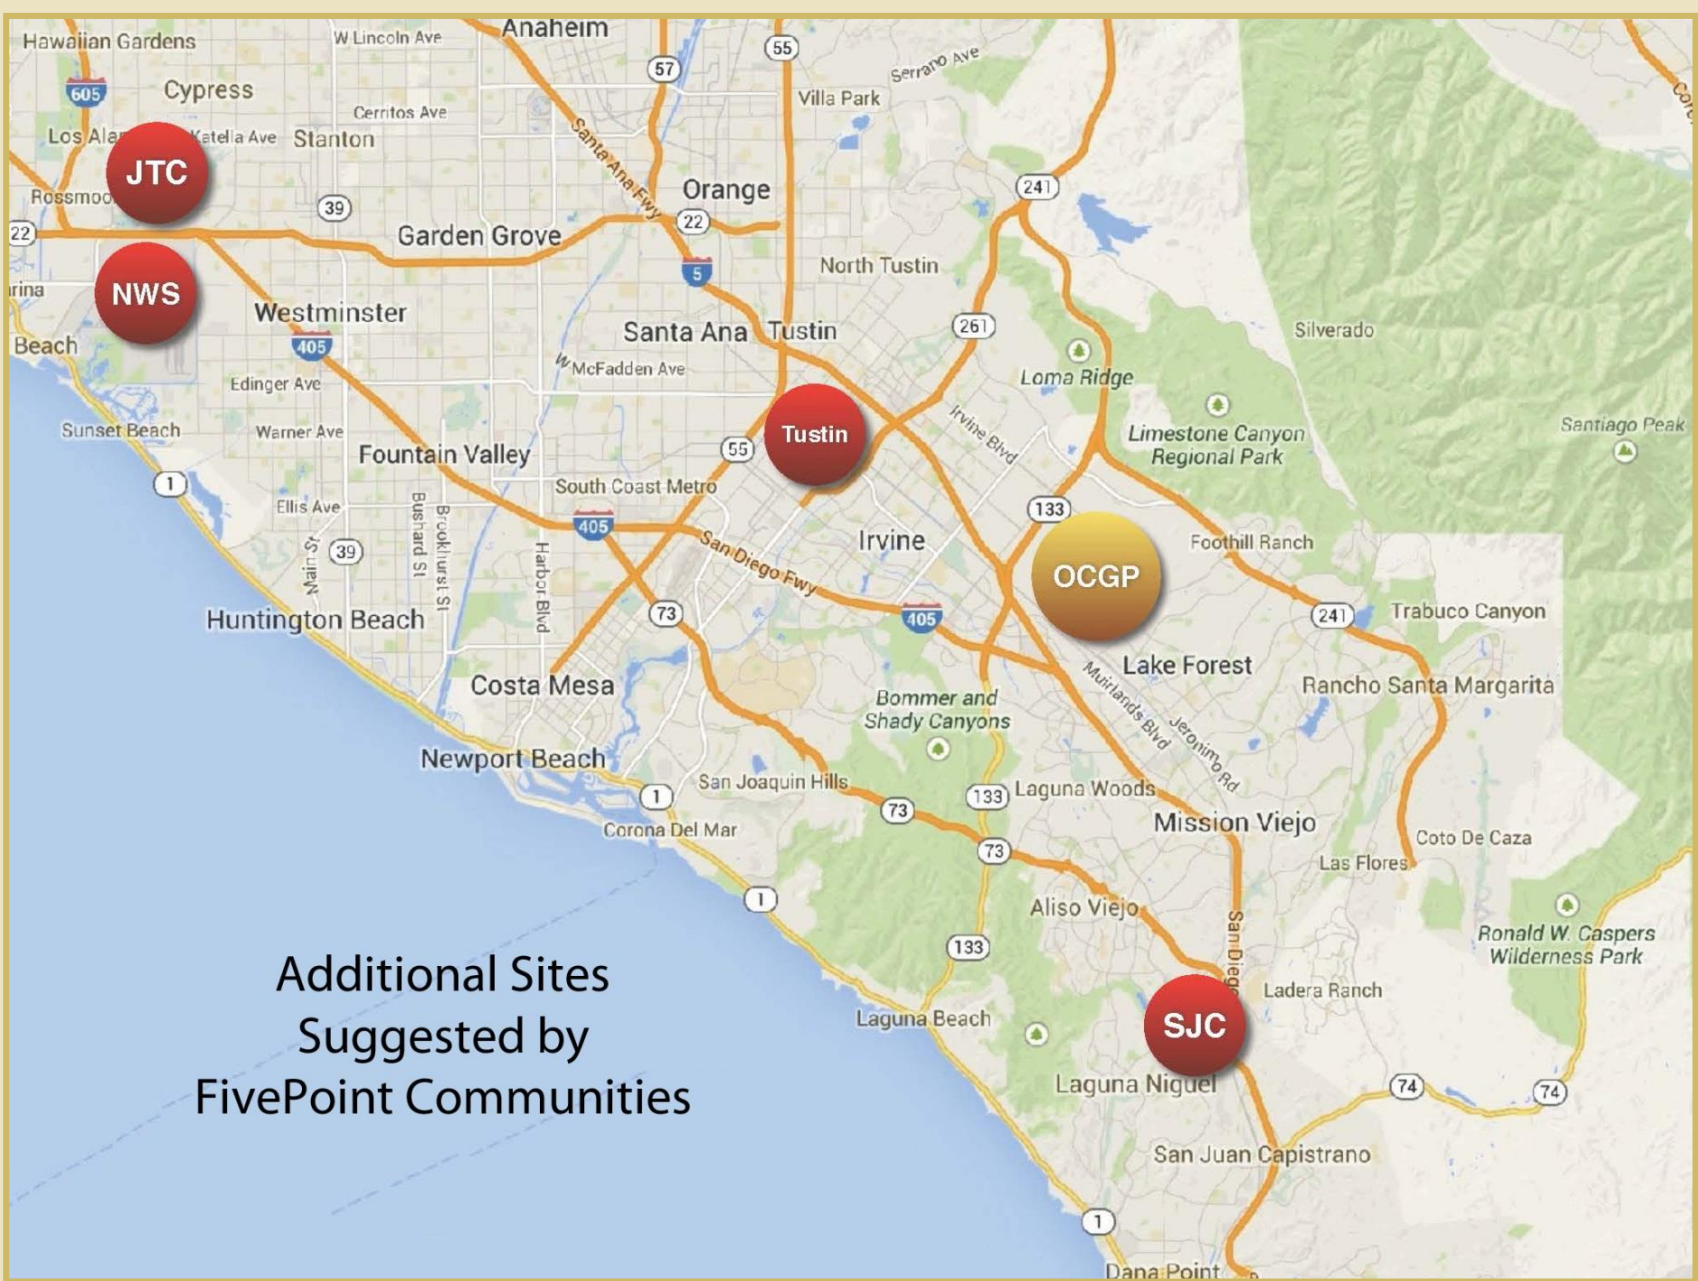

Preliminary Site Suitability Matrix

Ad Hoc State Veterans Cemetery
Committee Meeting

July 11, 2014

ARDA

Lake Cultural Terrace

ORCHARD PARKING

Botanic Garden

Lake Cultural Terrace

The Pond

Fishing Pier

Domestic Landscaping

Boundary Garden

Horticultural Blends

Eucalyptus

Additional Sites
Suggested by
FivePoint Communities

LOCATION MAP - LOS ALAMITOS & SEAL BEACH (C & D)

Additional Sites
Suggested by
FivePoint Communities