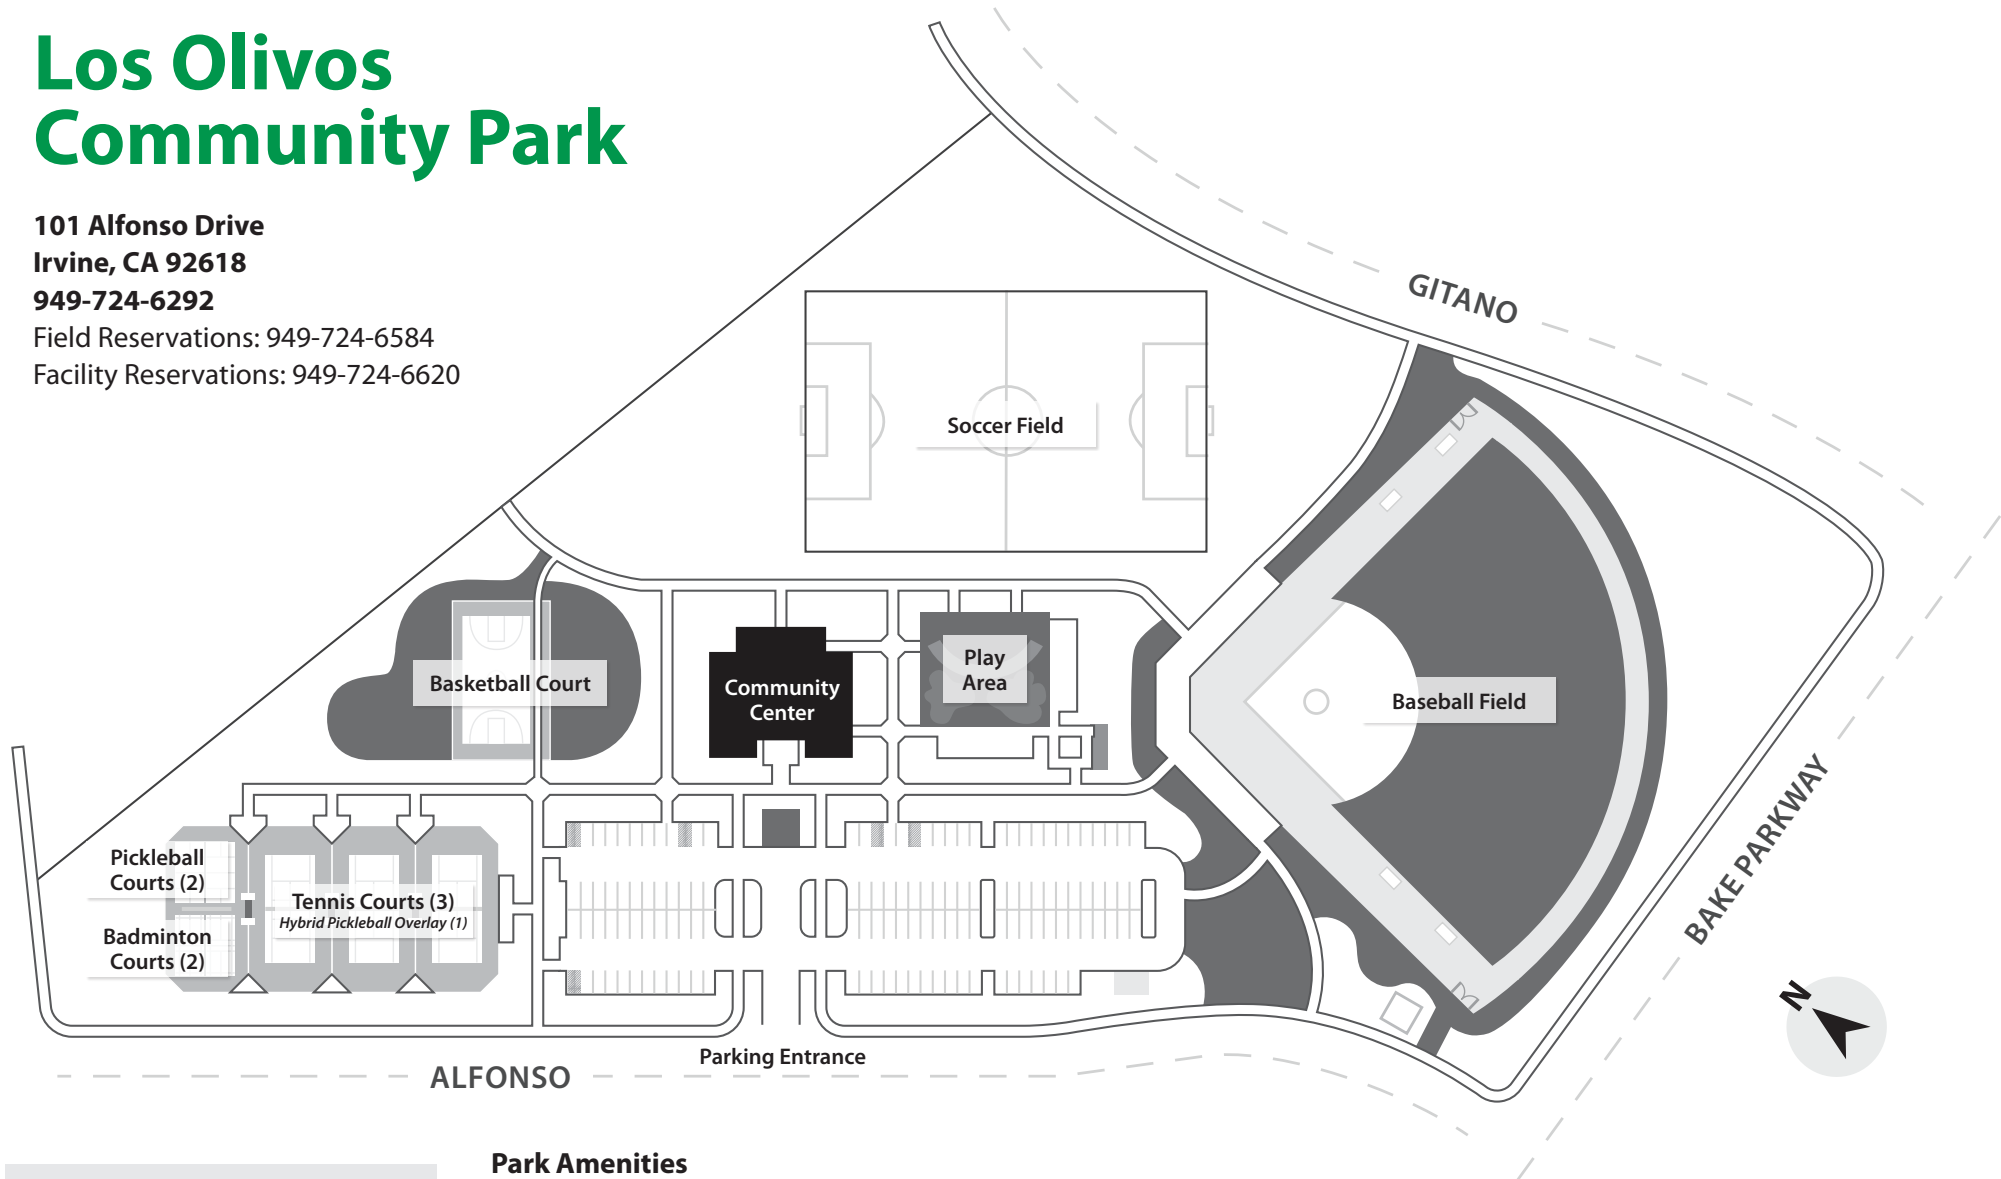

Los Olivos Community Park

101 Alfonso Drive

Irvine, CA 92618

949-724-6292

Field Reservations: 949-724-6584

Facility Reservations: 949-724-6620

Community Center Hours

Monday–Friday: 9 a.m.–9 p.m.

Saturday: 9 a.m.–10 p.m.

Sunday: Noon–6 p.m.

Park Amenities

Approximately 12.5 acres in size

1 Community Center	3 Tennis Courts	2 Group Picnic Areas with electrical outlets**
3 Restrooms	1 Tennis/Pickleball Court	* Available by permit only.
4 Drinking Fountains	2 Pickleball Courts	** No bounce houses allowed.
1 Child Play Area	2 Badminton Courts	
1 Lighted Basketball Court	Trail Access	
1 Lighted Baseball Field*	6 Barbecues	
1 Lighted Soccer Field*	8 Picnic Tables	

Community Services