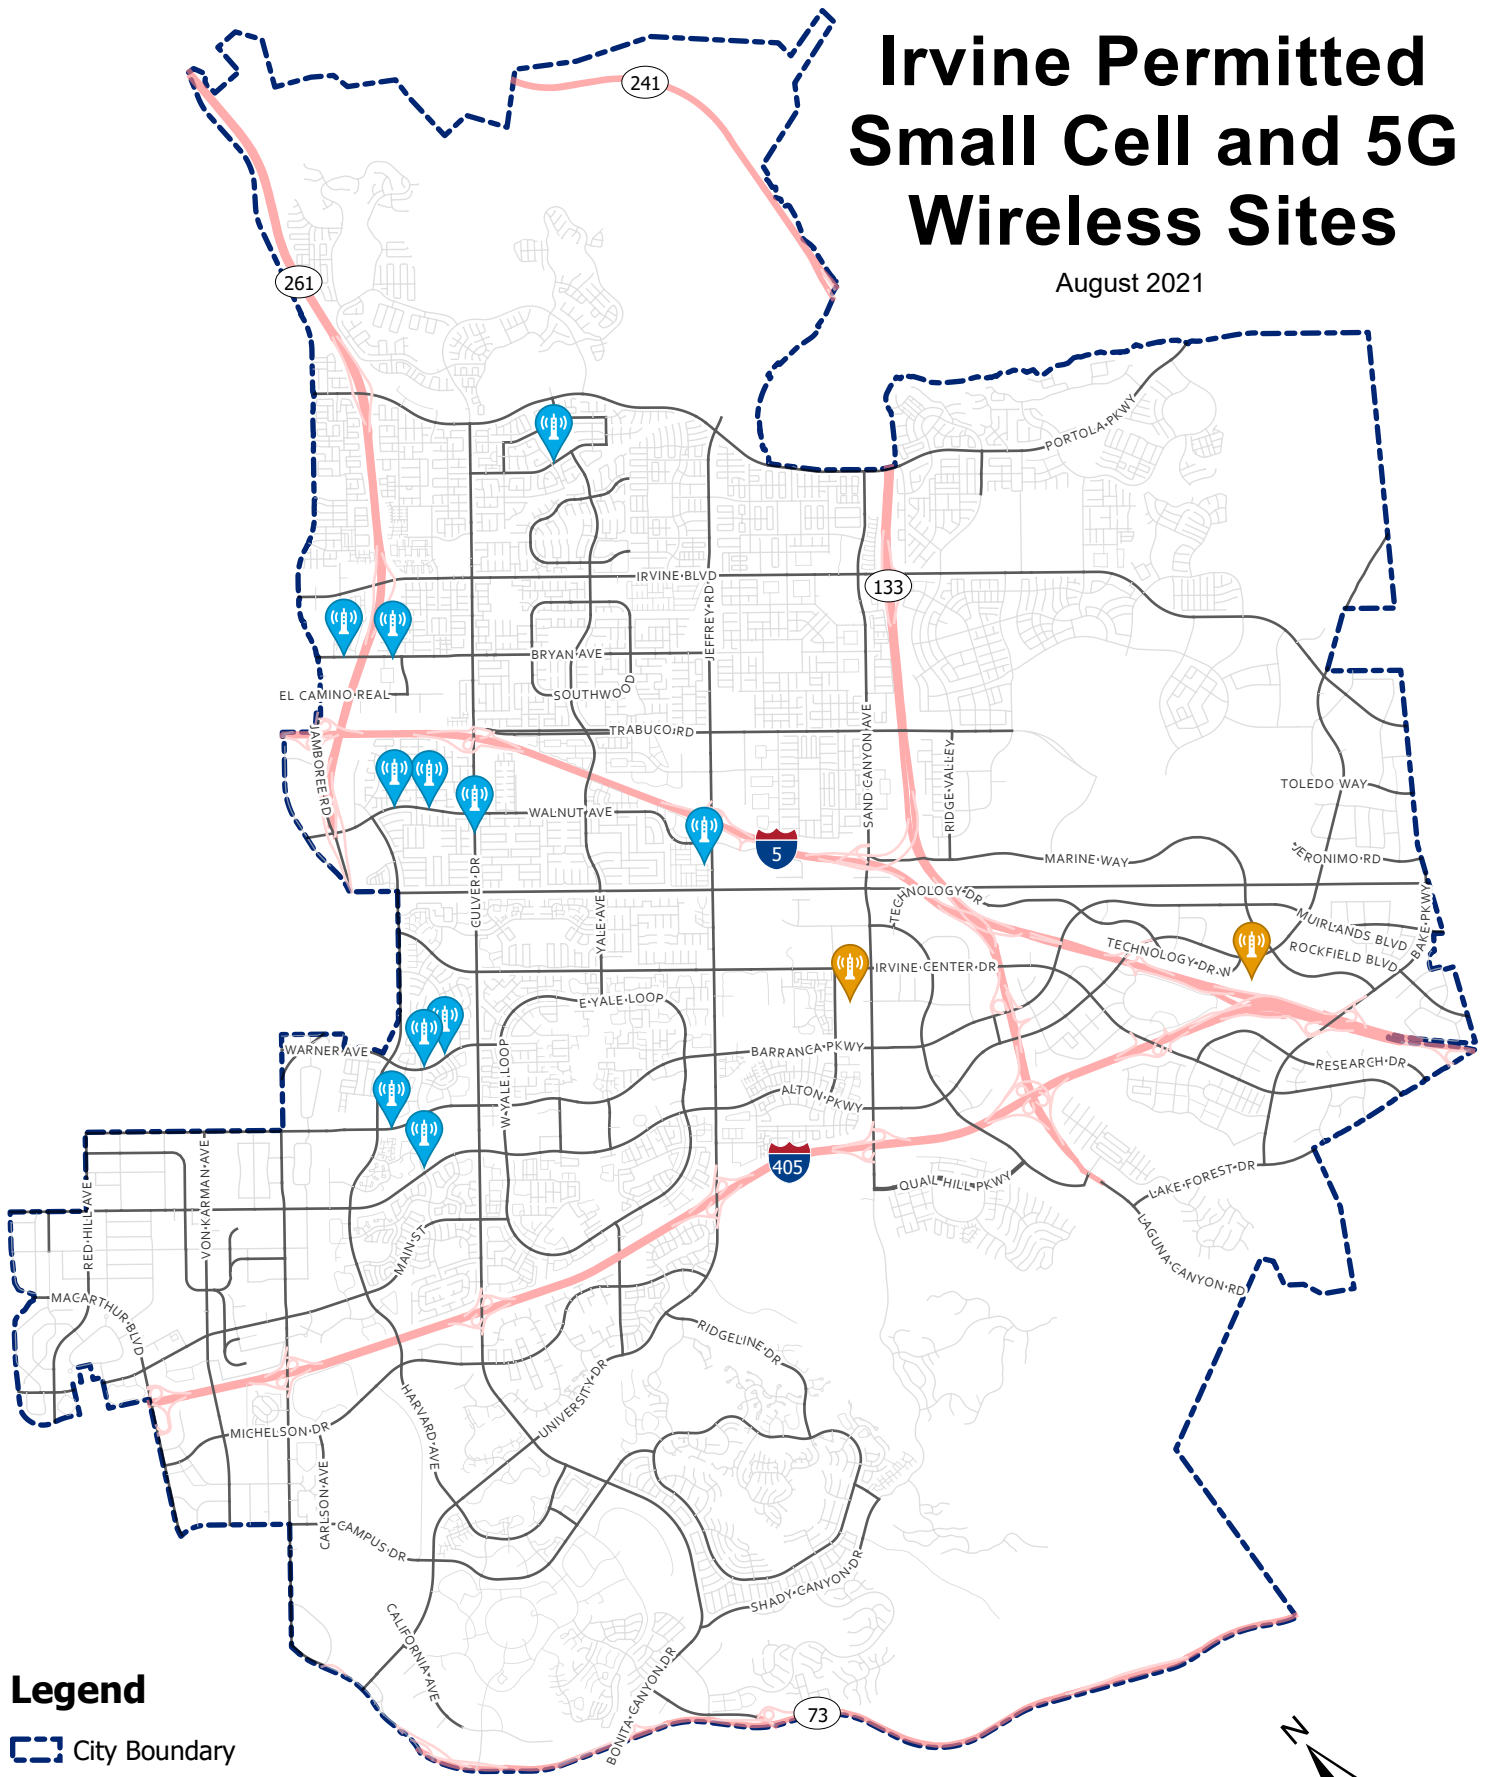

Irvine Permitted Small Cell and 5G Wireless Sites

August 2021

Legend

-  City Boundary
-  5G Wireless Facility
-  Small Cell Wireless Facility

Although every effort has been made to develop the completeness of the information displayed on this map and it has been verified to the best of our abilities, no warranty, expressed or implied, is made regarding accuracy, adequacy, completeness, legality, reliability, or usefulness of the information. The City of Irvine provides this information on an "as is" basis. All warranties of any kind express or implied, including but not limited to the implied warranties of merchantability, fitness for a particular purpose, freedom from contamination by computer viruses and non-infringement of proprietary rights, ARE DISCLAIMED.