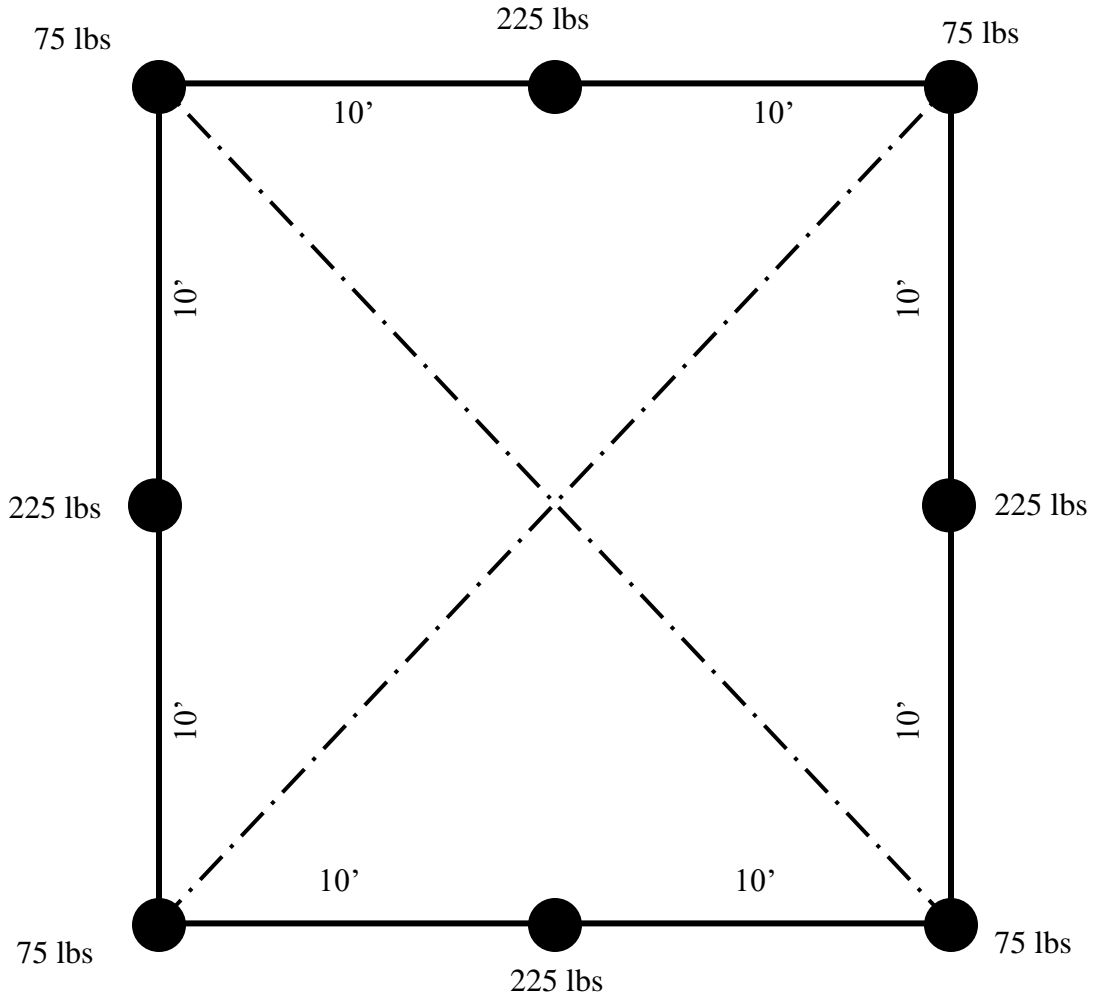

20' x 20' Tent

Wind Advisory

Weighting is based on 25 mph.
Do not use tent if forecasted or
actual wind exceeds 25 mph.