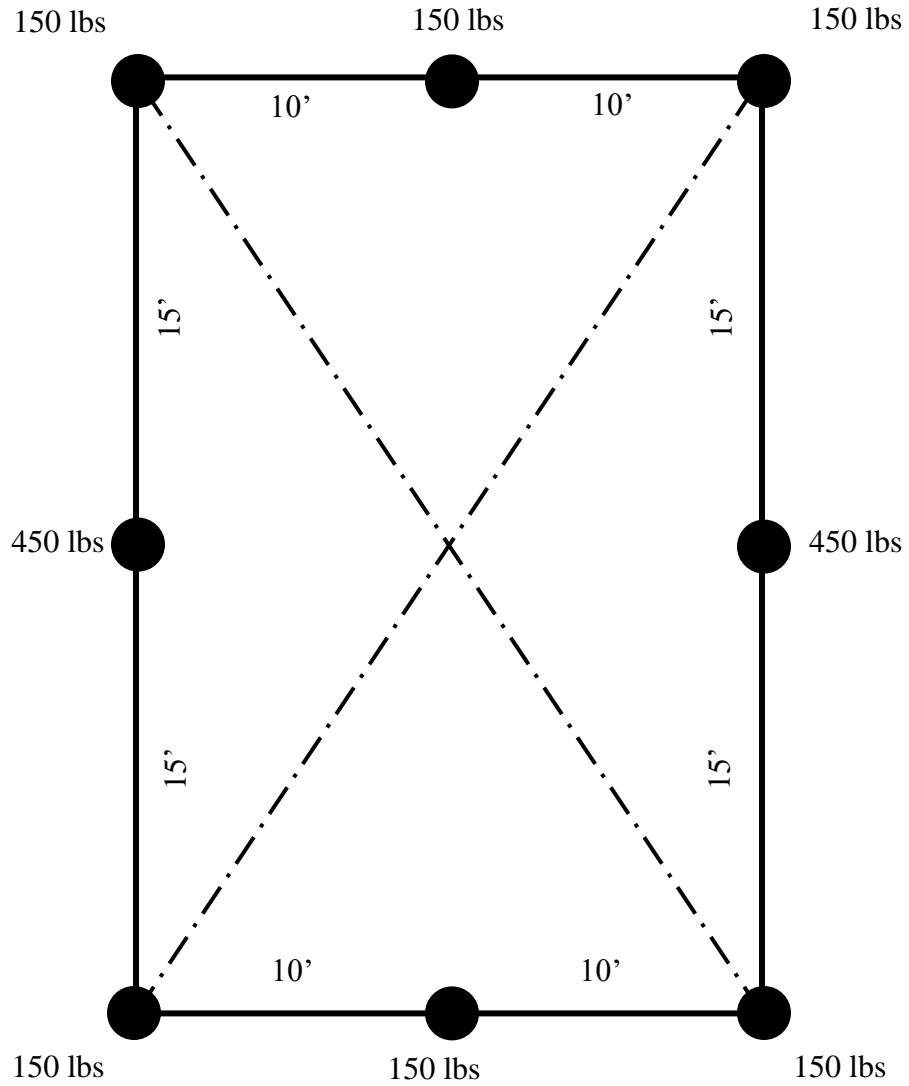

20' x 30' Tent

Wind Advisory

Weighting is based on 25 mph.
Do not use tent if forecasted or
actual wind exceeds 25 mph.