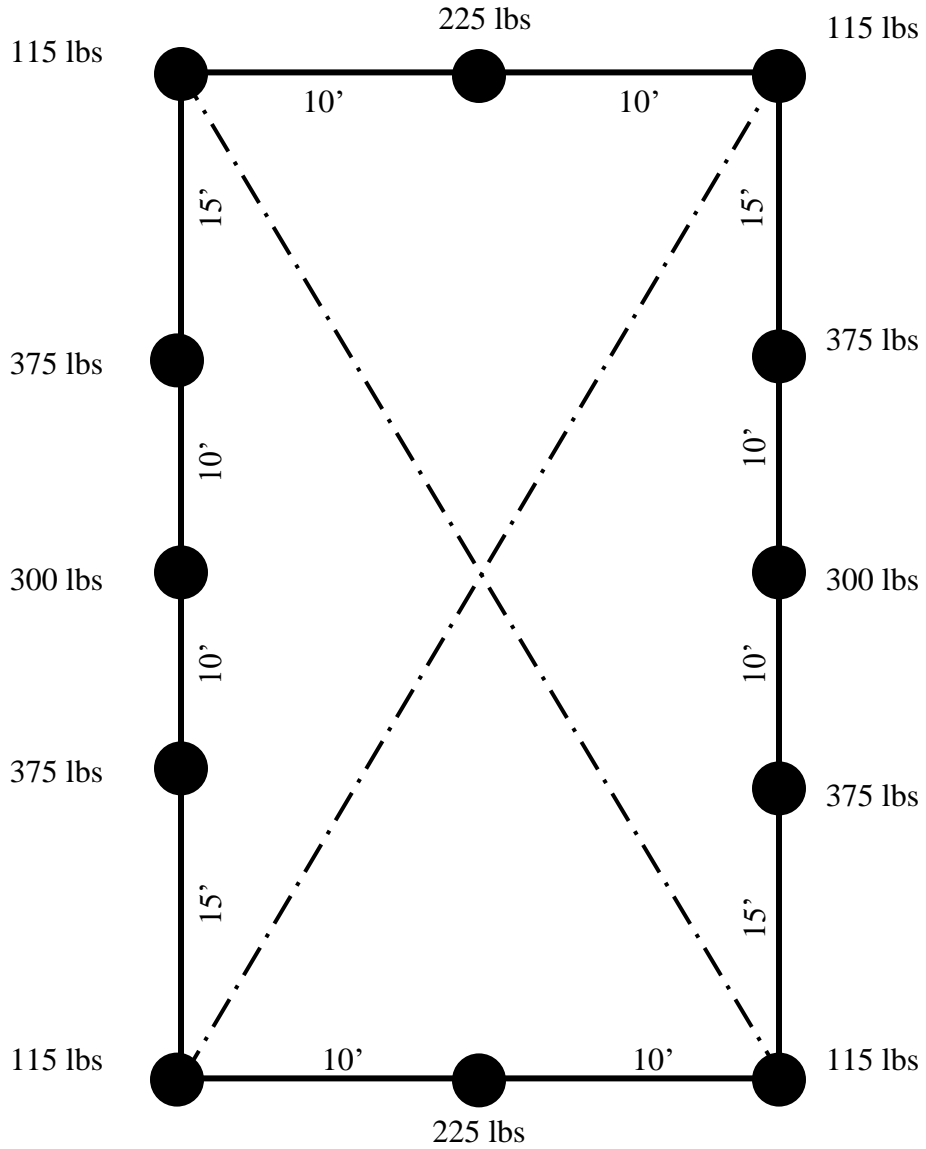

20' x 50' Tent

Wind Advisory
Weighting is based on 25 mph.
Do not use tent if forecasted or
actual wind exceeds 25 mph.