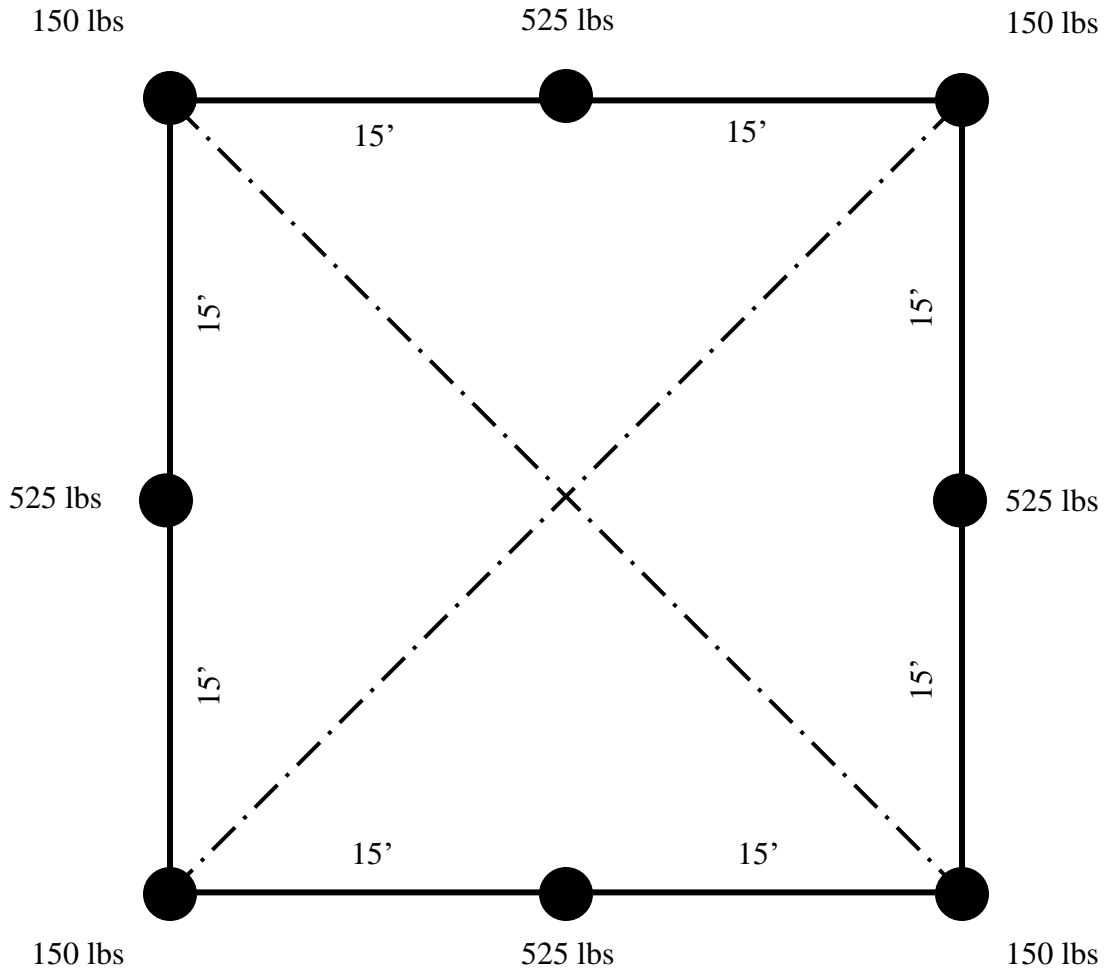

30' x 30' Tent

Wind Advisory

Weighting is based on 25 mph.
Do not use tent if forecasted or
actual wind exceeds 25 mph.