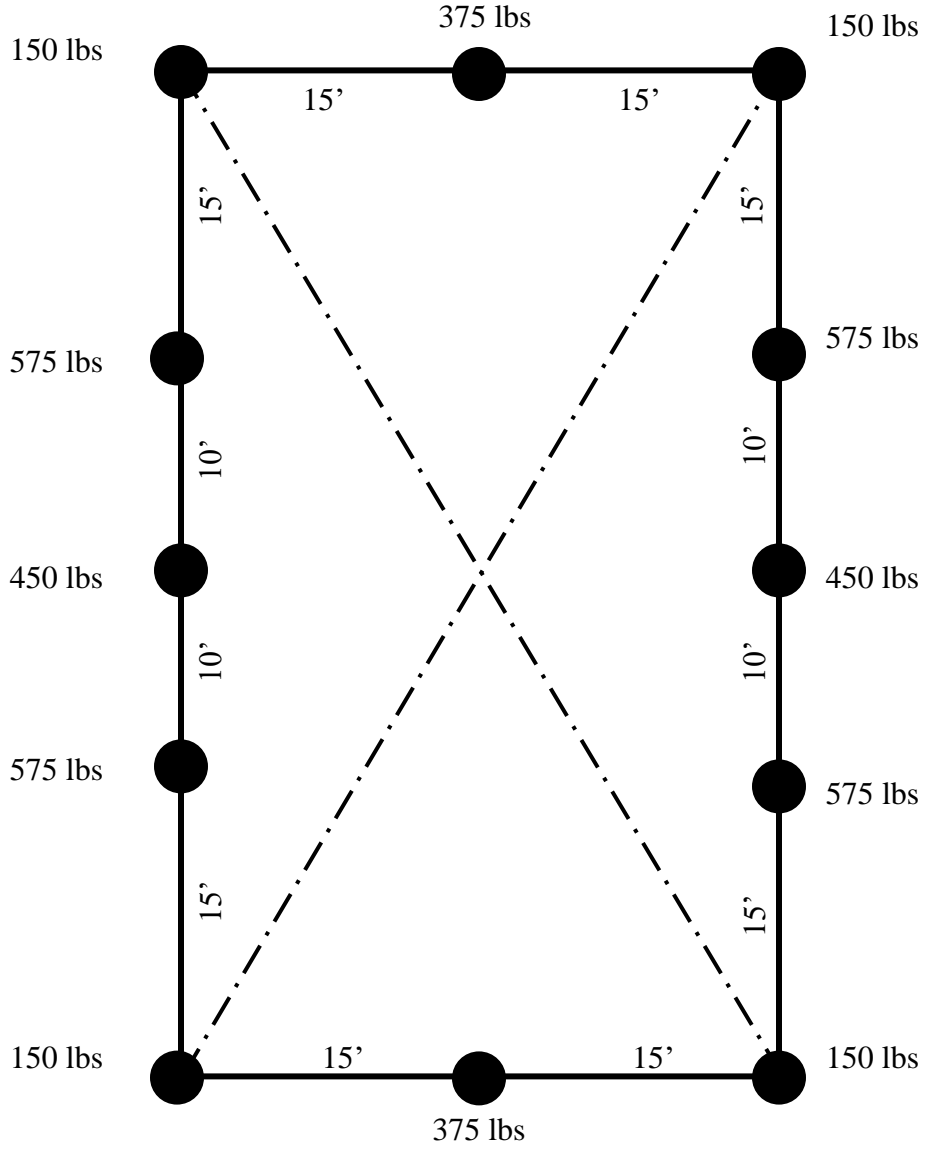

## 30' x 50' Tent

Wind Advisory  
Weighting is based on 25 mph.  
Do not use tent if forecasted or  
actual wind exceeds 25 mph.